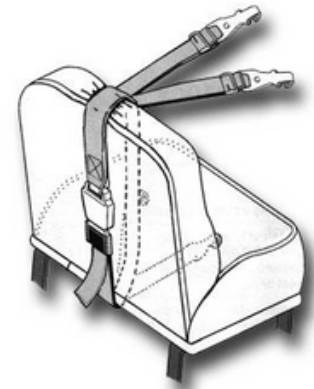

100SMU Seat Mount (MW 13-EZ-M100S)

- -For use in a **School Bus**.
- -Small and compact – easy to move between buses.
- -Must be used with EZ-ON Products vest.
- -Easy no drill installation.
- -Passengers weighing 31-168 lbs.

Compatible Vests: 103Z Adjustable Zipper Vest (MW 13-EA-103 all sizes) and 303Z Adjustable Zipper Vest w/loops (MW 13-EA-100 all sizes)